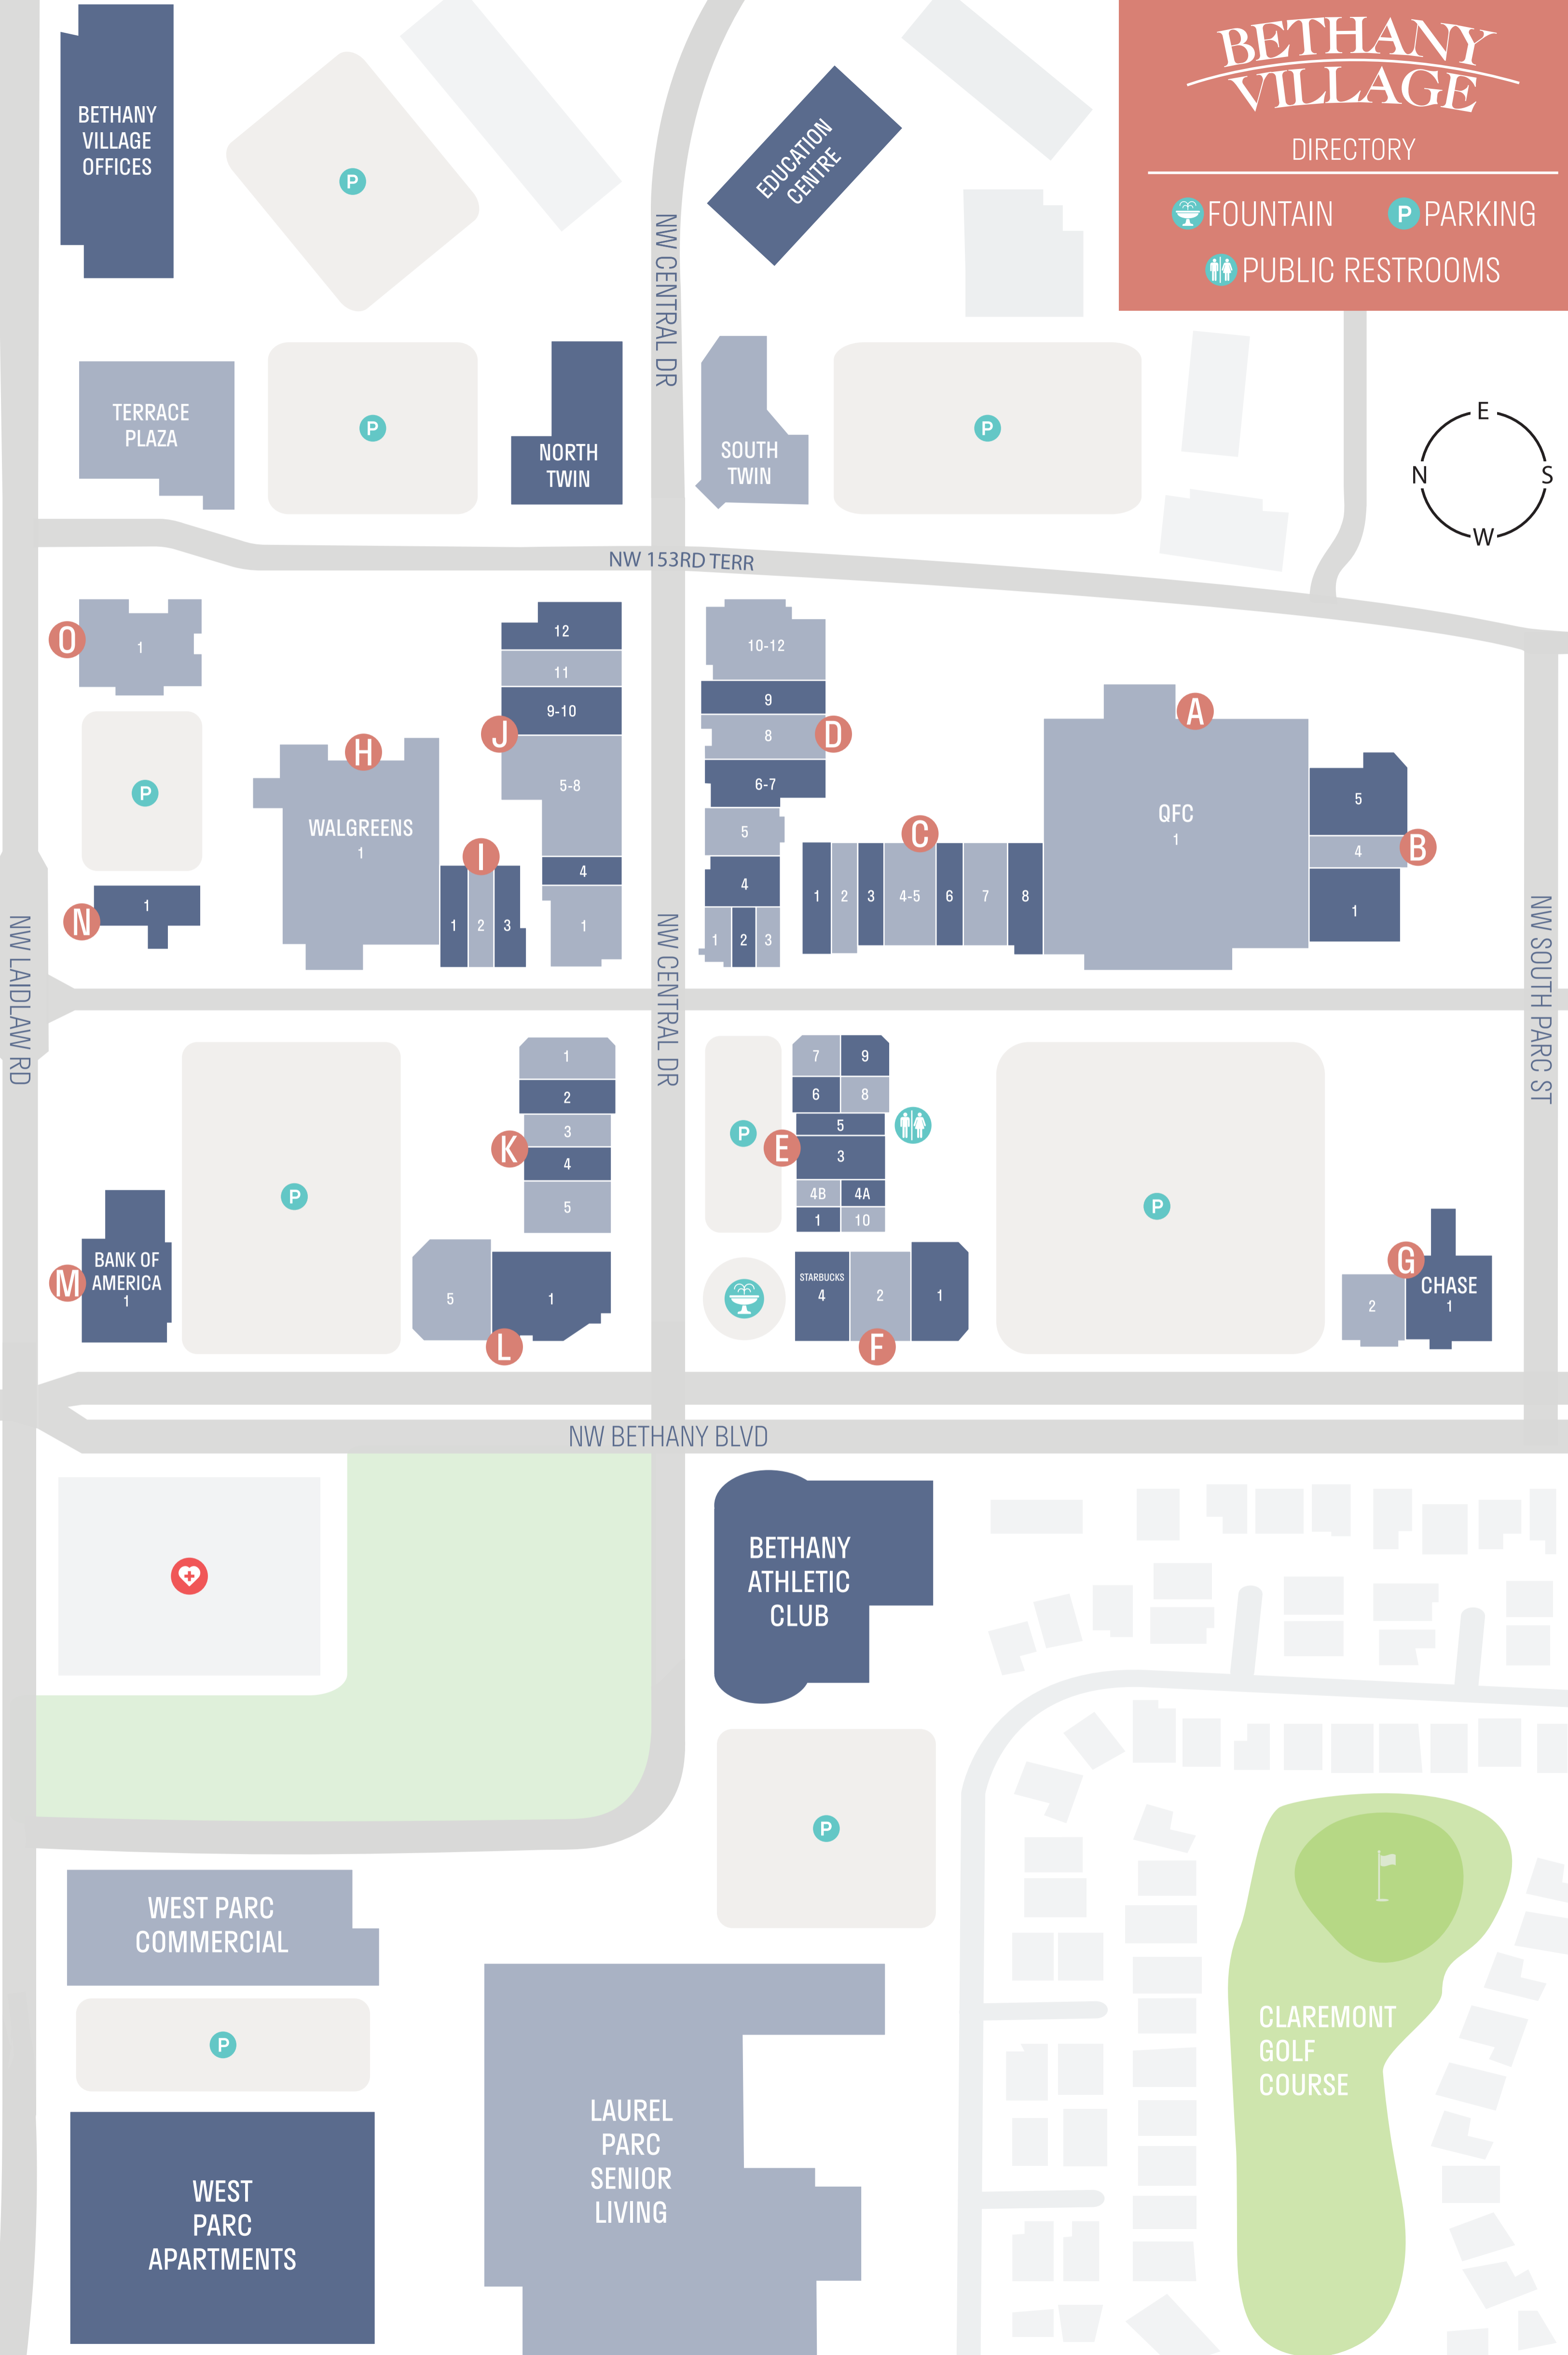

# BETHANY VILLAGE

DIRECTORY

FOUNTAIN

PARKING

PUBLIC RESTROOMS

BETHANY VILLAGE OFFICES

EDUCATION CENTRE

TERRACE PLAZA

NORTH TWIN

SOUTH TWIN

NW 153RD TERR

NW LAIDLAW RD

NW CENTRAL DR

NW SOUTH PARC ST

NW BETHANY BLVD

O 1

D  
5  
4  
1  
2  
3

C  
1  
2  
3  
4-5  
6  
7  
8

N  
1

M  
BANK OF AMERICA  
1

P

K  
1  
2  
3  
4  
5  
5  
1

P  
E  
7  
9  
6  
8  
5  
3  
4B  
4A  
1  
10  
STARBUCKS  
4  
2  
1  
F

P

G  
2  
CHASE  
1

BETHANY ATHLETIC CLUB

P

WEST PARC COMMERCIAL

P

WEST PARC APARTMENTS

LAUREL PARC SENIOR LIVING

CLAREMONT GOLF COURSE